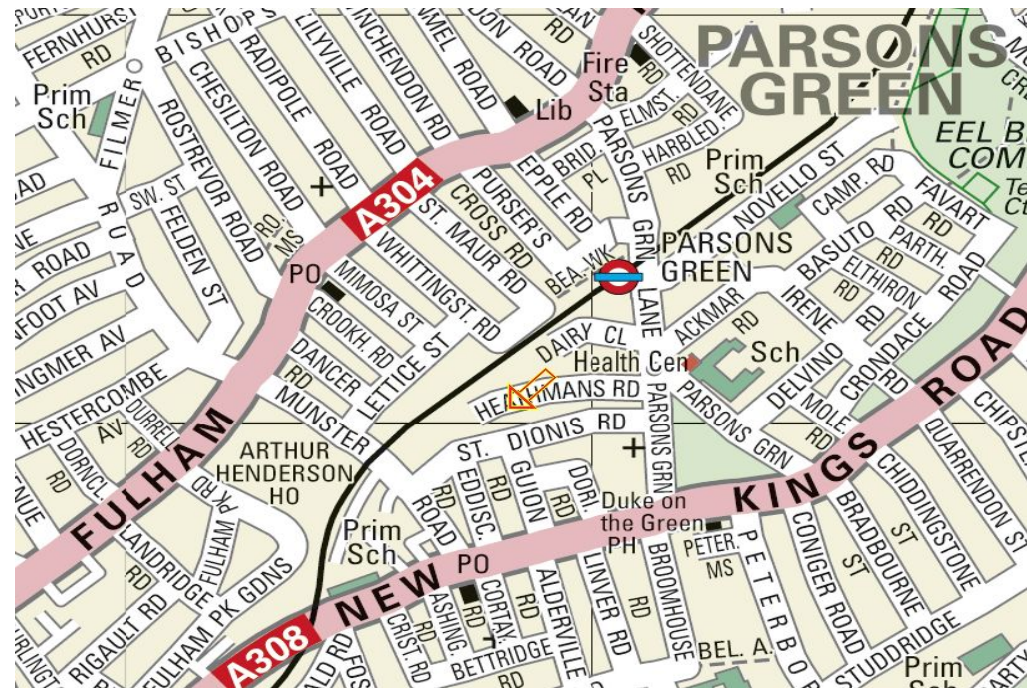

HIGHAM FURNITURE

Directions for the Higham Furniture Studio

Address;

21E Heathmans Road
Fulham
London
SW6 4TJ

Our London Design Studio is situated in a Cul-de-sac, just off Parsons Green Lane in Fulham. Customers are welcome to visit, strictly by appointment, within our usual business hours of 9am to 5:30pm, Monday to Friday and Saturdays between 10am and 2pm.

NB** this is not a full showroom. We do have examples of our work including a posh staff kitchen, handles, worktops and doors styles.

Getting here:

Underground: our closest station is Parsons Green on the District Line.

Buses: the 14 and 22 pass close by.

By car: We have no parking on site or on Heathmans Road but there is meter parking on Parsons Green Lane and the surrounding area. Most meetings last between 1 and 2 hours.

Once on Heathmans Road:

We are located at the far end of Heathmans Road. Locate number 21, just before the Yoga club, and press the E button and we will let you in. We are on the 2nd floor. There is a lift or take the stairs.

If you are interested in arranging a visit do get in touch by phone on **0207 381 0488** or email to **info@higham.co.uk**