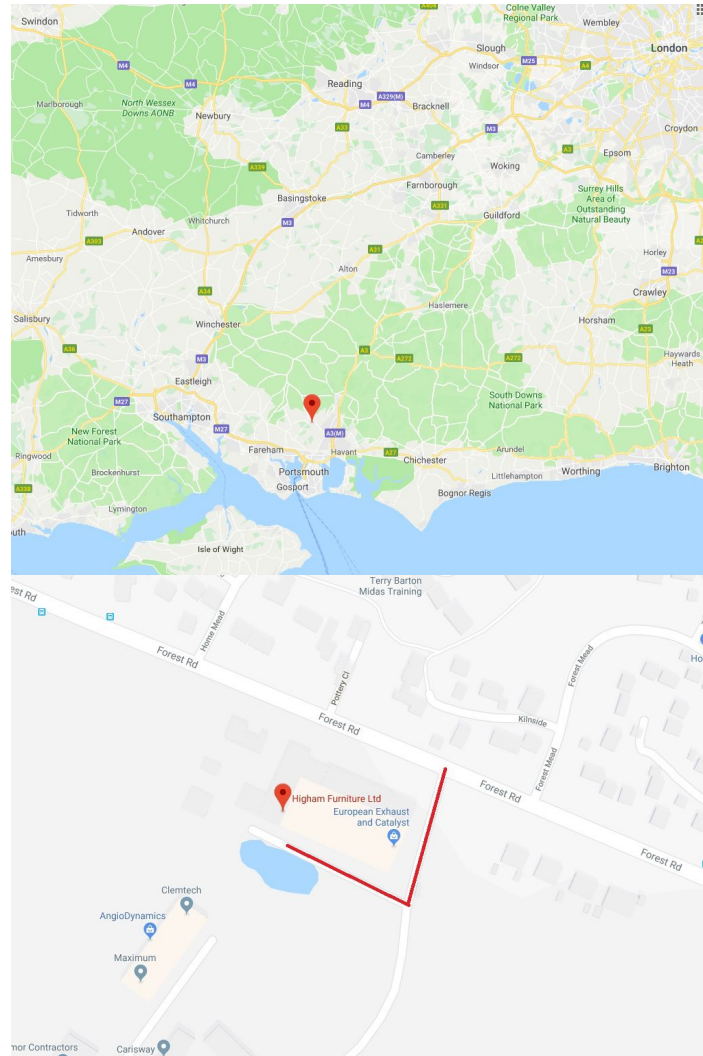

Lost?  
Give us a call on  
**0800 047 0235** or  
**020 7381 0448**  
(number is routed through  
to us).

## Directions for driving: Higham Furniture Workshop

**Workshop Address;**  
Unit 1, Parklands Industrial Park  
Forest Road  
Denmead  
Hampshire  
PO7 6TJ

[Google Maps Link](#)

## Satnav directions are good.

Usually the A3 is better from London than the M3 but it depends where you are coming from.

Look for the white Parklands sign just off Forest Road. Turn into Parklands Industrial Estate and turn first right, just past the exhaust company. We are just past them. Park opposite the lake.

## Train

The nearest train station is Havant. Get a Taxi from the station.